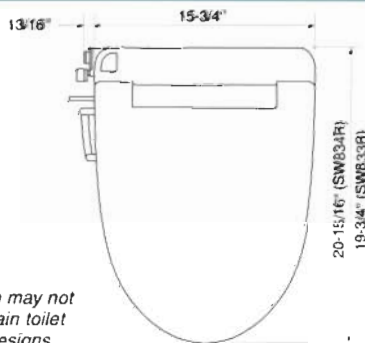

SPECIFICATIONS

SW833R Round Model

SW834R Elongated Model

NOTE:
• Jasmin may not fit certain toilet bowl designs.

• Please include your toilet manufacturer's name and model number (from the underside of the tank lid) with your order

Weight

Net: 11 lbs.

Product Dimensions

15-3/4" W x 20-15/16" D x 4-15/16" H (Elongated)
(400 x 532 x 125mm)
15-3/4" W x 19-3/4" D x 4-15/16" H (Round)
(400 x 502 x 125mm)

Listings/Approval

And others.

Colors: Standard #01 Cotton
Optional #11 Colonial White
#12 Sedona Beige