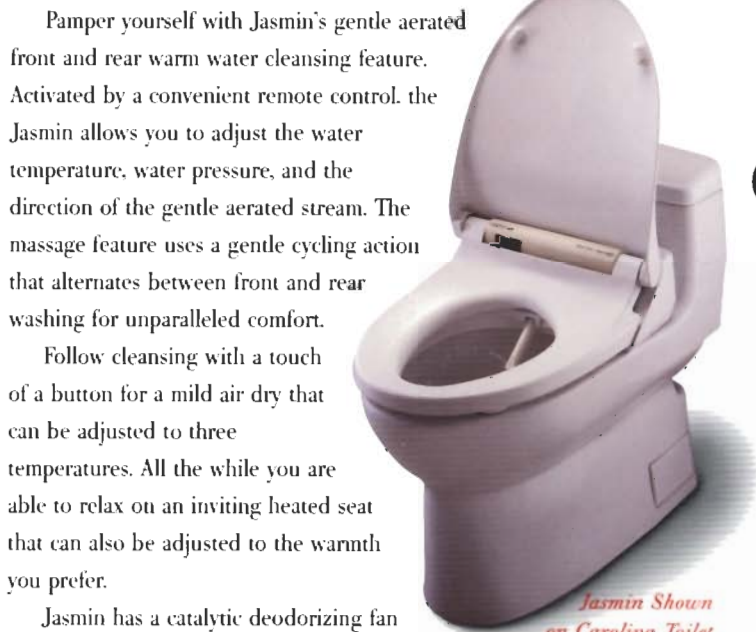

Adjustable Water Temperature and Volume

Warm Air Drying with Variable Temperature Settings

Improved Automatic Air Deodorizer

Heated Seat with Temperature Controls

• SoftClose Anti-bacterial Seat

Convenient Wireless Remote Control with Large LCD Panel

Improved Energy Saver Feature

Docking Station and Quick Connect Hose Makes Cleaning and Installation Easy

To help you create the ambiance of a spa in your own private retreat, TOTO has created the Jasmin Washlet. As the world leader in bathroom fixtures, TOTO offers you an extraordinary bathroom concept that takes luxury, comfort and hygiene to a whole new level.

Jasmin Shown on Carolina Toilet

Pamper yourself with Jasmin's gentle aerated front and rear warm water cleansing feature. Activated by a convenient remote control, the Jasmin allows you to adjust the water temperature, water pressure, and the direction of the gentle aerated stream. The massage feature uses a gentle cycling action that alternates between front and rear washing for unparalleled comfort.

Jasmin is designed for elongated and round toilet bowls and its features are easy to install and clean.

Massage feature with cycling motion

Wireless remote control with stylish pearl white finish

SoftClose feature gently lowers lid