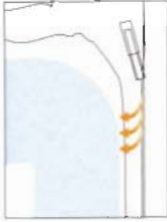

Warm air blows to dry.
<The air temperature is adjustable.>

For your safety, all heated elements -water spray, seat heater and dryer air- are continuously monitored by precise temperature sensors.