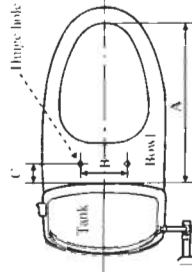

### Installation

1. Install the junction valve to the water supply.

2. Install the seat body.

3. Connect the water supply.

### Check Sheet

Type of LUSCENCE®	Dimension A	Dimension B	Dimension C
CW-W130 (Round)	16.5; A < 18.5	5.5 or 7.7	C > 1.0
CW-W131 (Elongated)	A > 18.5	ditto to above	ditto to above

(inches)

LUSCENCE™  
Luxury Lavage