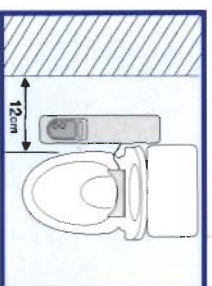

Built-In Water Heater Bidet

CLEANSING

Warm water cleanses the rear area thoroughly and refreshingly.
60 SECOND AUTOMATIC SHUT-OFF!

WATER PRESSURE ADJUSTMENT

Water pressure is adjustable to 4 levels, as desired.

SPACE CONSERVING

Its compact and simple design conserves space.
IT MAY BE INSTALLED ON EITHER SIDE, BASED ON AVAILABLE SPACE OR USER PREFERENCE.

Bia Bidet®

THE ULTIMATE IN PERSONAL HYGIENE

WOMEN'S HEALTH

Women's health deserves the best. Use *Bia Bidet*® everyday to maintain optimum health from youth through menstruation, pregnancy and menopause.