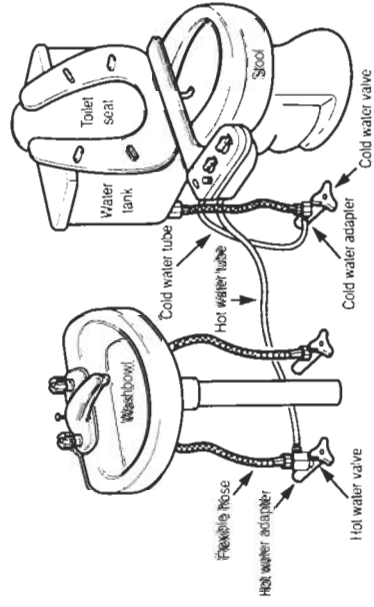

Distributed By:

BB-50

Natural Water Bidet

BB-200

Warm Water Bidet

CLEAN WASHING WITH WATER!!! WIPING WITH DRY PAPER IS NOT GOOD ENOUGH!!!

BB-50 NATURAL WATER BIDET

- Our most basic model.
- Water stream control knob to adjust water pressure.
- Uses a cool water stream for hygienic cleaning.
- Connects to the toilet water pipe for water source.
- High quality materials :

- ABS Resin
- Stainless steel plumbing

- It can be installed by the user to almost any toilet.
- No electricity or battery needed.
- Controllable water runs continuously, making spot cleaning real easy.

BB-200 WARM WATER BIDET

- Our model with user- controlled warm water feature.
- Temperature control knob.
- Bathroom sink hot-water pipe serves as water source.
- Pressure control allows you to adjust water as desired.
- Hot water temperature is controllable, and can be adjusted easily.
- Nozzle self-cleaning feature cleans out the residual water before use.
- No electricity or battery needed.