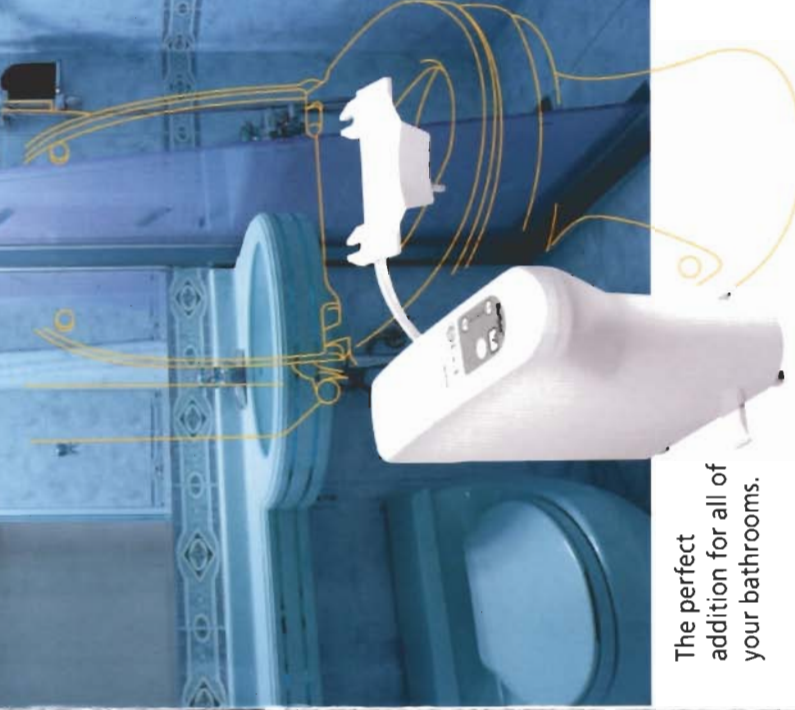

BioBidet®

The perfect addition for all of your bathrooms.