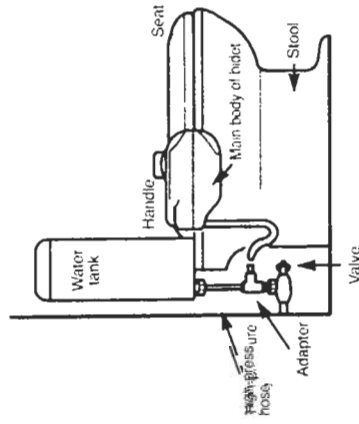

Distributed By:

BB-50

Natural Water Bidet

BB-200

Warm Water Bidet

CLEAN WASHING WITH WATER!!! WIPING WITH DRY PAPER IS NOT GOOD ENOUGH!!!

BB-50 NATURAL WATER BIDET

- Our most basic model.
- Water stream control knob to adjust water pressure.
- Uses a cool water stream for hygienic cleaning.
- Connects to the toilet water pipe for water source.
- High quality materials :

- ABS Resin
- Stainless steel plumbing

- It can be installed by the user to almost any toilet.
- No electricity or battery needed.
- Controllable water runs continuously, making spot cleaning real easy.

BB-200 WARM WATER BIDET

- Our model with user- controlled warm water feature.
- Temperature control knob.
- Bathroom sink hot-water pipe serves as water source.
- Pressure control allows you to adjust water as desired.
- Hot water temperature is controllable, and can be adjusted easily.
- Nozzle self-cleaning feature cleans out the residual water before use.
- No electricity or battery needed.